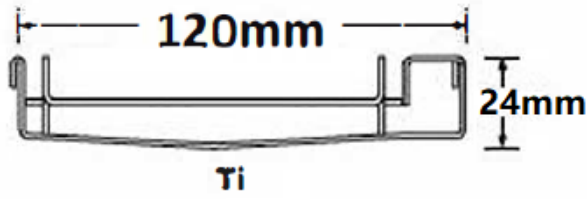

120SCSTiiMTL Right Hand Side Support

Full Name

Company Name

Project Name / Project Stage

Label \_\_\_\_\_

Required Outlet Size

- 76mm\*  89mm

\* Only suitable with DN80 riser

Label \_\_\_\_\_

Required Outlet Size

- 76mm\*  89mm

\* Only suitable with DN80 riser

Label \_\_\_\_\_

Required Outlet Size

- 76mm\*  89mm

\* Only suitable with DN80 riser