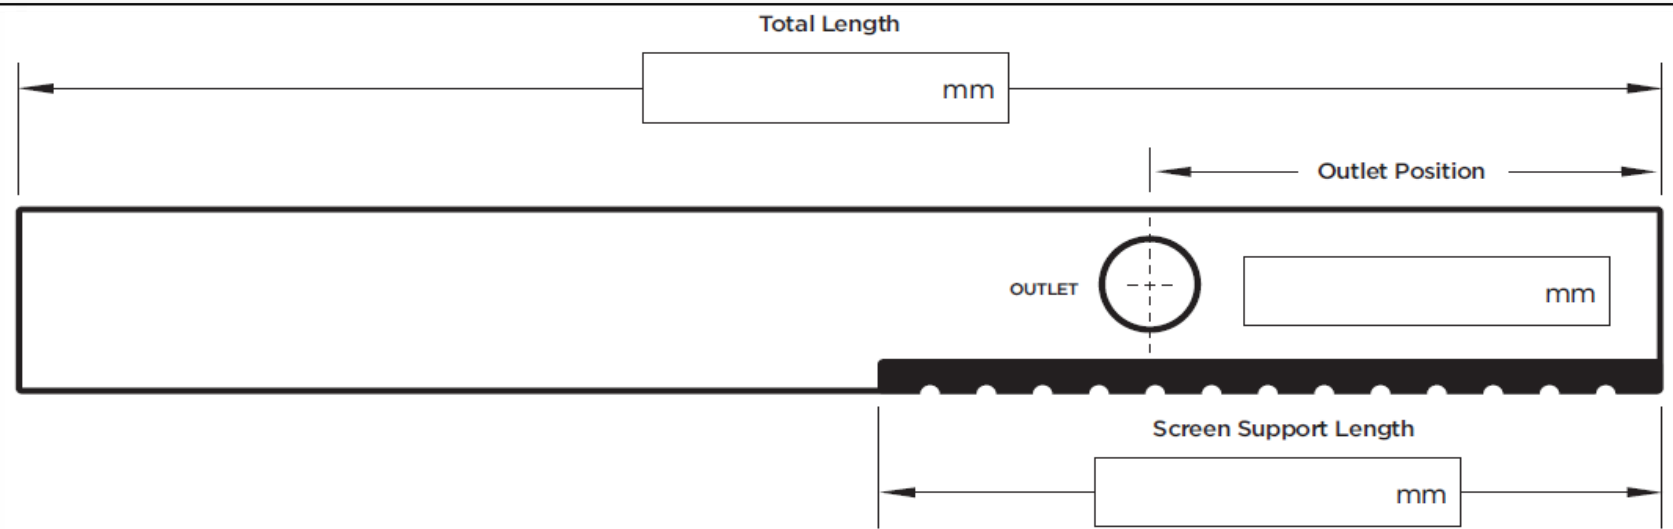

120SCSTiiMTL Right Hand Side Support

Full Name

Company Name

Project Name / Project Stage

Label \_\_\_\_\_

Required Outlet Size

- 76mm\*  89mm

\* Only suitable with DN80 riser

Label \_\_\_\_\_

Required Outlet Size

- 76mm\*  89mm

\* Only suitable with DN80 riser

Label \_\_\_\_\_

Required Outlet Size

- 76mm\*  89mm

\* Only suitable with DN80 riser