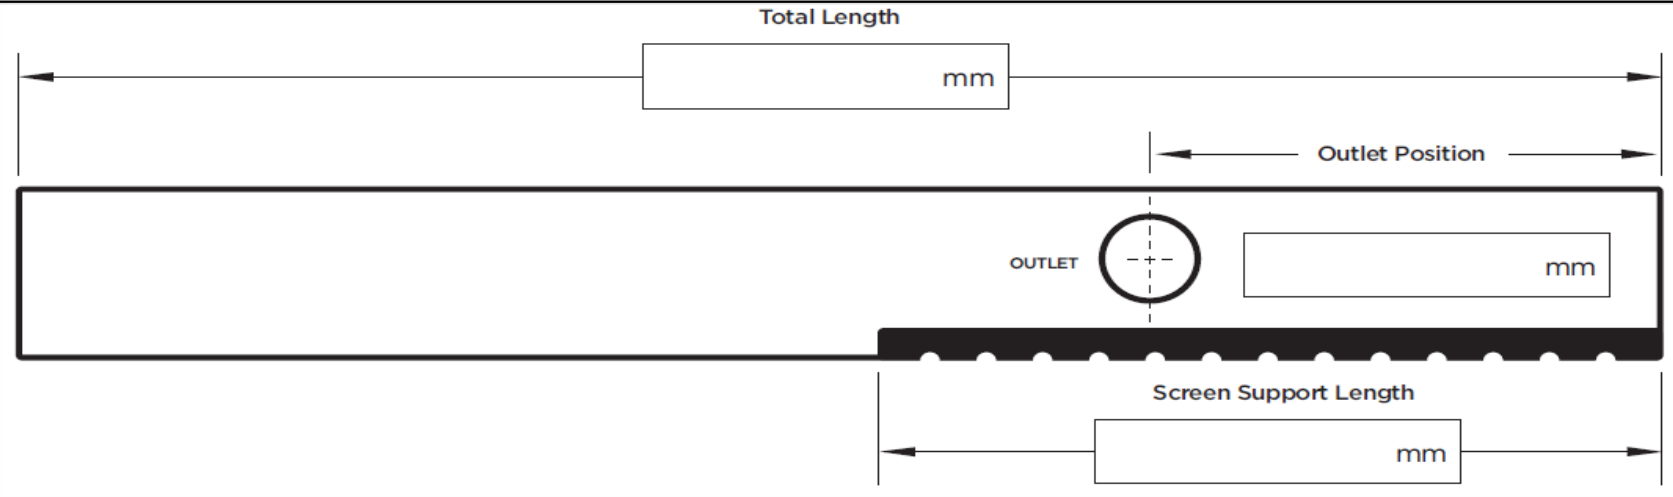

120SCSTiiMTL Right Hand Side Support

Full Name

Company Name

Project Name / Project Stage

Label \_\_\_\_\_

Required Outlet Size

- 76mm\*  89mm

\* Only suitable with DN80 riser

Label \_\_\_\_\_

Required Outlet Size

- 76mm\*  89mm

\* Only suitable with DN80 riser

Label \_\_\_\_\_

Required Outlet Size

- 76mm\*  89mm

\* Only suitable with DN80 riser