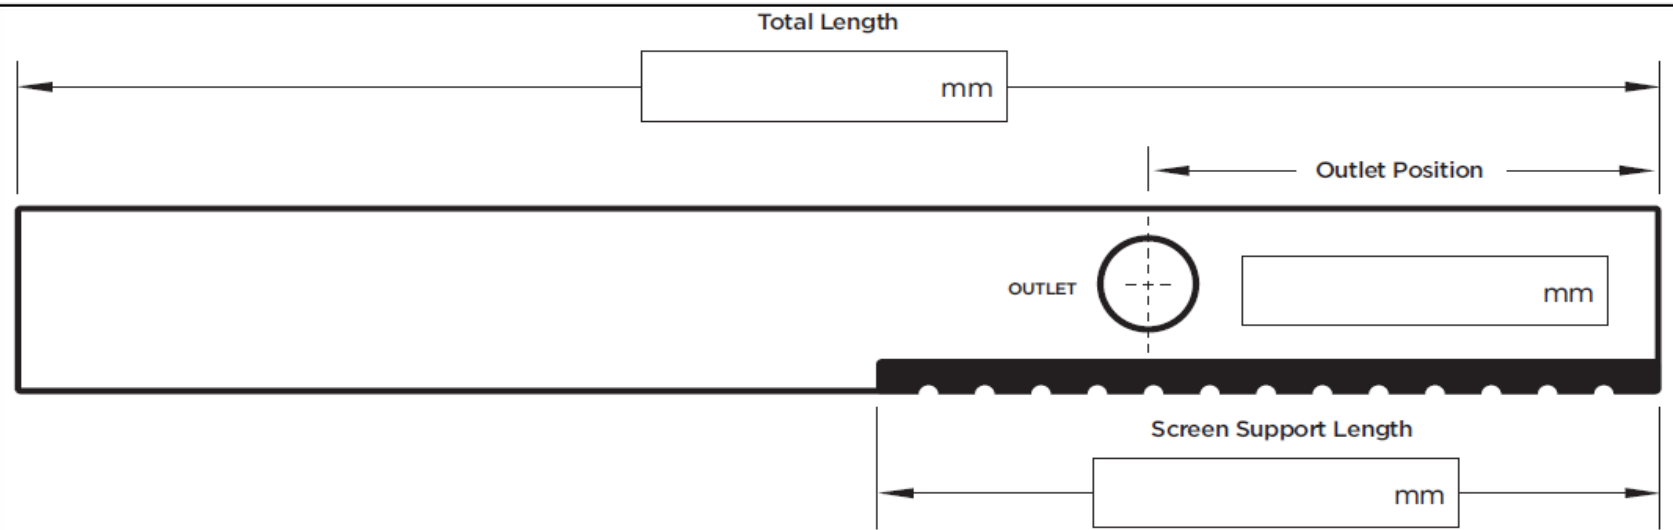

120SCSTiiMTL Right Hand Side Support

Full Name

Company Name

Project Name / Project Stage

Label \_\_\_\_\_

Required Outlet Size

- 76mm\*  89mm

\* Only suitable with DN80 riser

Label \_\_\_\_\_

Required Outlet Size

- 76mm\*  89mm

\* Only suitable with DN80 riser

Label \_\_\_\_\_

Required Outlet Size

- 76mm\*  89mm

\* Only suitable with DN80 riser