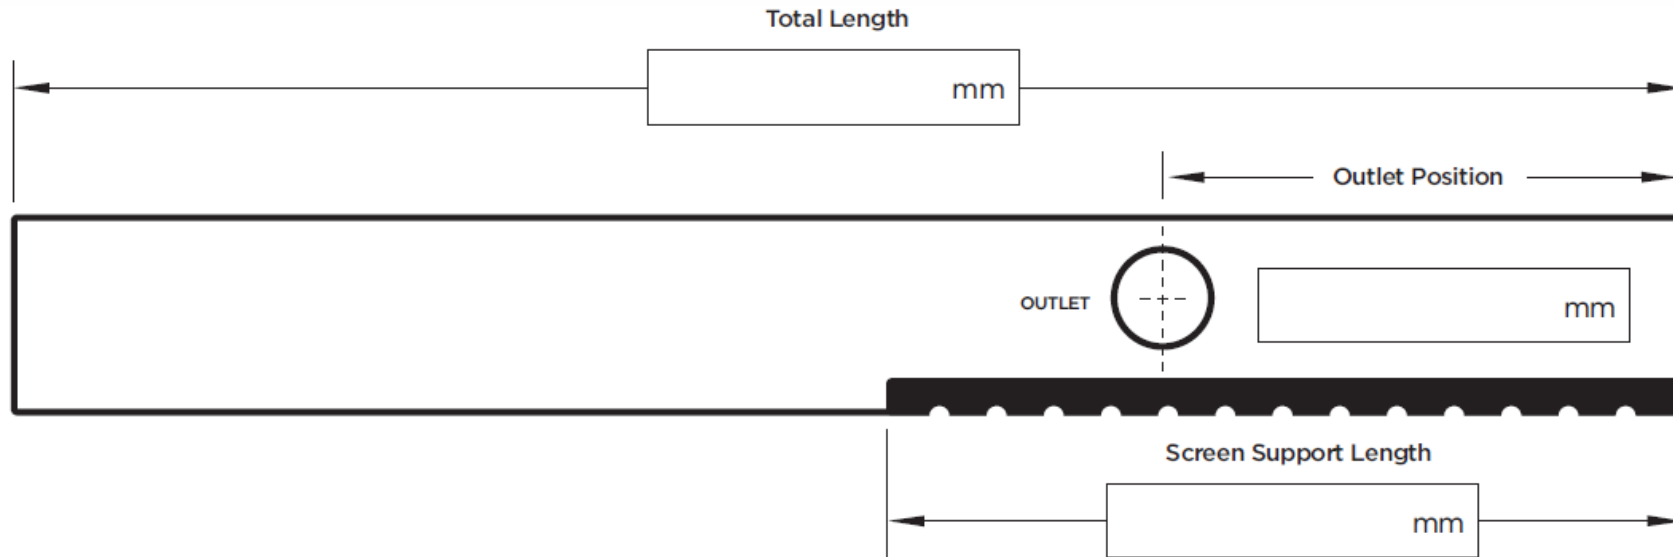

120SCSTiiMTL Right Hand Side Support

Full Name

Company Name

Project Name / Project Stage

Label \_\_\_\_\_

Required Outlet Size

- 76mm\*  89mm

\* Only suitable with DN80 riser

Label \_\_\_\_\_

Required Outlet Size

- 76mm\*  89mm

\* Only suitable with DN80 riser

Label \_\_\_\_\_

Required Outlet Size

- 76mm\*  89mm

\* Only suitable with DN80 riser