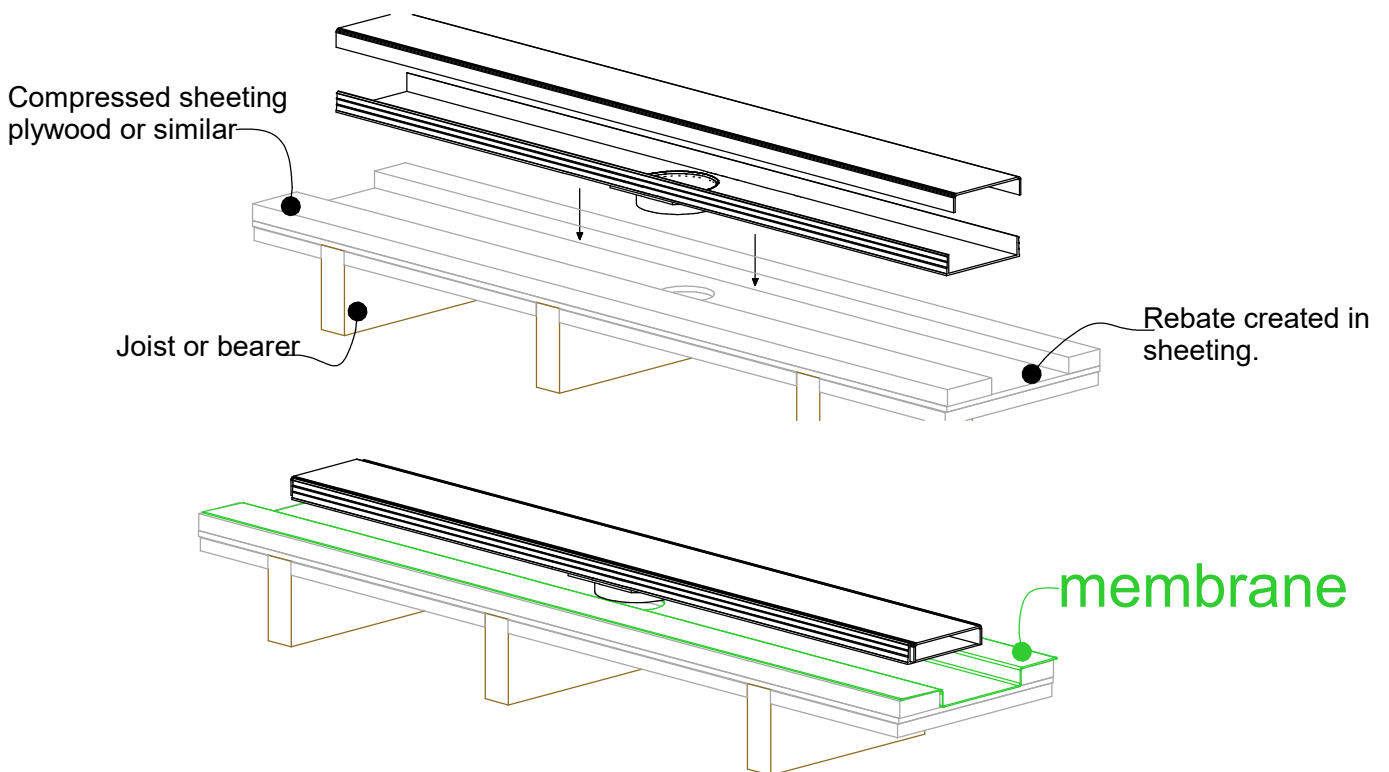

100ARG20-BLACK TIMBER FLOOR/DECK

For 100AR20, 100PS20, 100PPS20, 100PASi20
100TR20, 100MND20.

When 100G20 is running parallel to joist/bearer

When 100G20 is running perpendicular to joist/bearer

NOTE: BLACK uPVC channel is for INTERIOR use ONLY.
No warranty or guarantee will be provided if used outdoors.