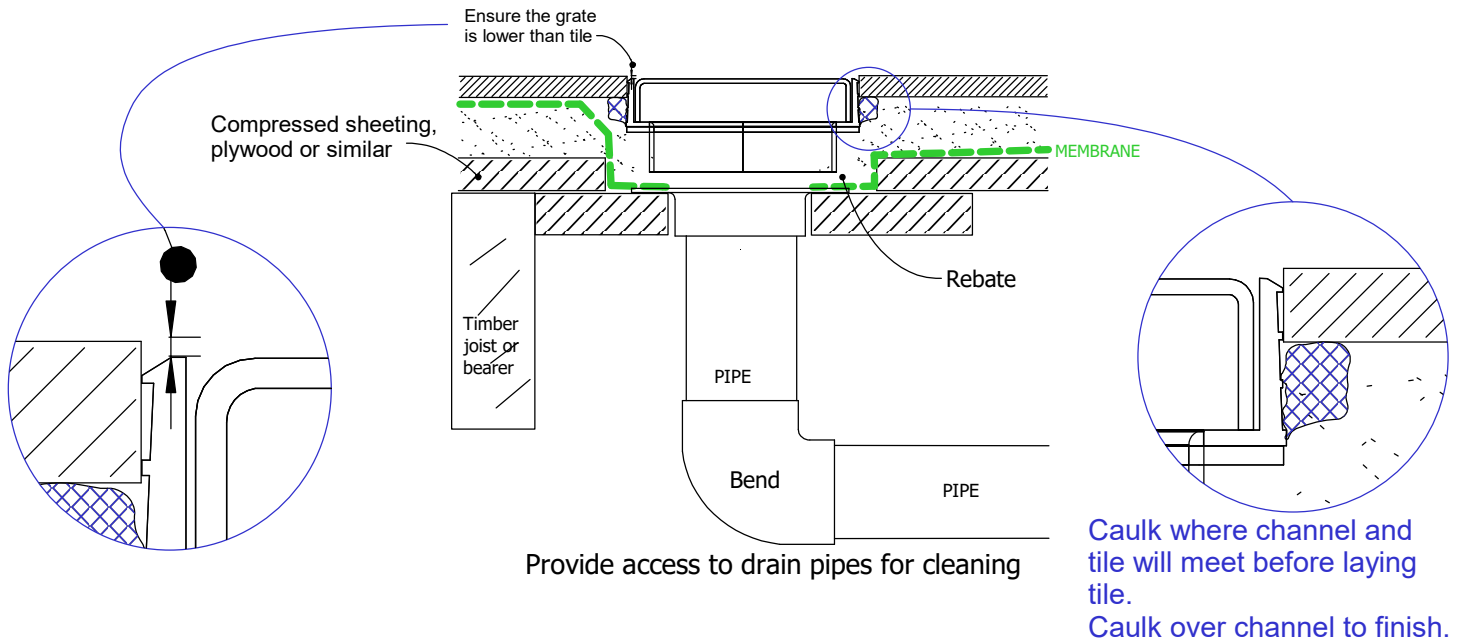

100ARG20-BLACK TIMBER FLOOR/DECK

For 100AR20, 100PS20, 100PPS20, 100PASi20
100TR20, 100MND20.

When 100G20 is running parallel to joist/bearer

When 100G20 is running perpendicular to joist/bearer

NOTE: BLACK uPVC channel is for INTERIOR use ONLY.
No warranty or guarantee will be provided if used outdoors.